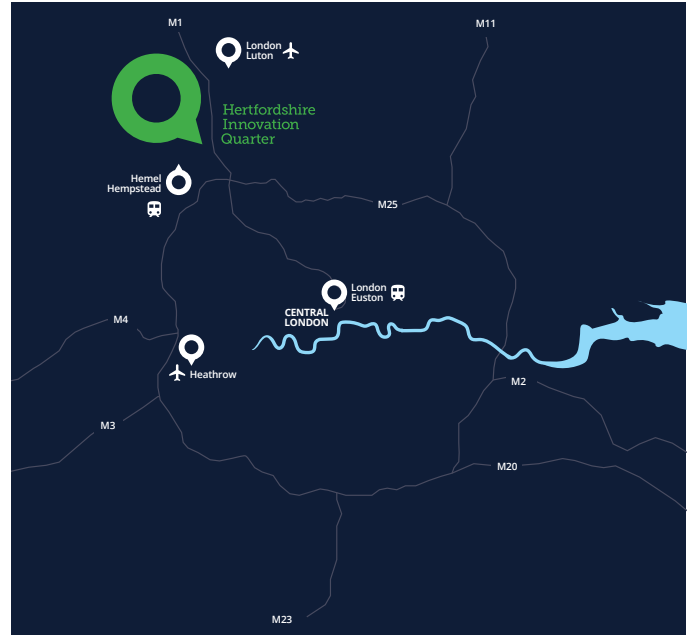

Location

Commercial Space

Maylands Avenue	Spencers Park
Maylands Gateway	The Crown Estate
BRE Open Innovation Hub	Prologis Park

Get in touch Hertfordshire Local Enterprise Partnership

Cherie Norris
Enterprise Zone Manager
+44 (0) 7540 203753
cherie.norris@hertfordshirelep.co.uk

Partners

www.herts-iq.co.uk